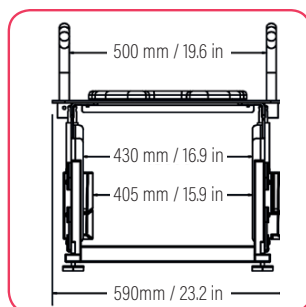

### Lift Seat Vertica

**Lift Seat Vertica**  
[SWL 23ST/145KGS]

**Lift Seat Vertica Plus**  
[SWL 32ST/205KGS]

**VERTICAL UP AND DOWN  
MOVEMENT**

---

## Dimensions

Lift Seat  
Home

Lift Seat  
Home Plus

Lift Seat  
Vertica

The maximum height of all our products are fully adjustable with our levelling feet