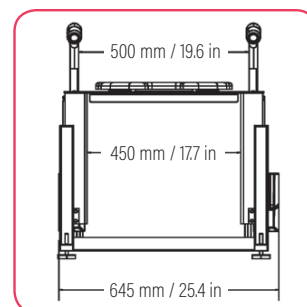

### Lift Seat Vertica

**Lift Seat Vertica**  
[SWL 23ST/145KGS]

**Lift Seat Vertica Plus**  
[SWL 32ST/205KGS]

**VERTICAL UP AND DOWN  
MOVEMENT**

---

## Dimensions

Lift Seat  
Home

Lift Seat  
Home Plus

Lift Seat  
Vertica

The maximum height of all our products are fully adjustable with our levelling feet