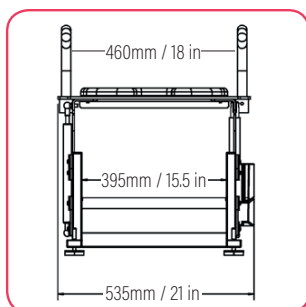

### Lift Seat Vertica

**Lift Seat Vertica**  
[SWL 23ST/145KGS]

**Lift Seat Vertica Plus**  
[SWL 32ST/205KGS]

**VERTICAL UP AND DOWN  
MOVEMENT**

---

## Dimensions

Lift Seat  
Home

Lift Seat  
Home Plus

Lift Seat  
Vertica

The maximum height of all our products are fully adjustable with our levelling feet