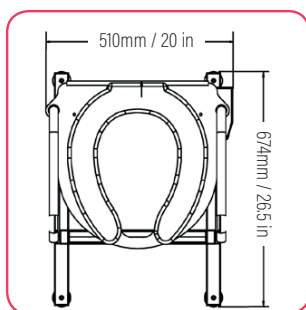

### Lift Seat Vertica

**Lift Seat Vertica**  
[SWL 23ST/145KGS]

**Lift Seat Vertica Plus**  
[SWL 32ST/205KGS]

**VERTICAL UP AND DOWN  
MOVEMENT**

---

## Dimensions

Lift Seat  
Home

Lift Seat  
Home Plus

Lift Seat  
Vertica

The maximum height of all our products are fully adjustable with our levelling feet