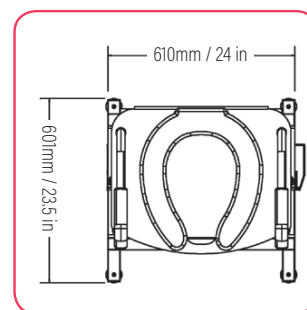

### Lift Seat Vertica

**Lift Seat Vertica**  
[SWL 23ST/145KGS]

**Lift Seat Vertica Plus**  
[SWL 32ST/205KGS]

**VERTICAL UP AND DOWN  
MOVEMENT**

---

## Dimensions

Lift Seat  
Home

Lift Seat  
Home Plus

Lift Seat  
Vertica

The maximum height of all our products are fully adjustable with our levelling feet