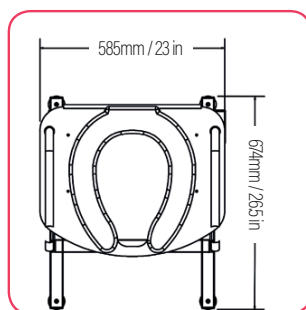

### Lift Seat Vertica

**Lift Seat Vertica**  
[SWL 23ST/145KGS]

**Lift Seat Vertica Plus**  
[SWL 32ST/205KGS]

**VERTICAL UP AND DOWN  
MOVEMENT**

---

## Dimensions

Lift Seat  
Home

Lift Seat  
Home Plus

Lift Seat  
Vertica

The maximum height of all our products are fully adjustable with our levelling feet