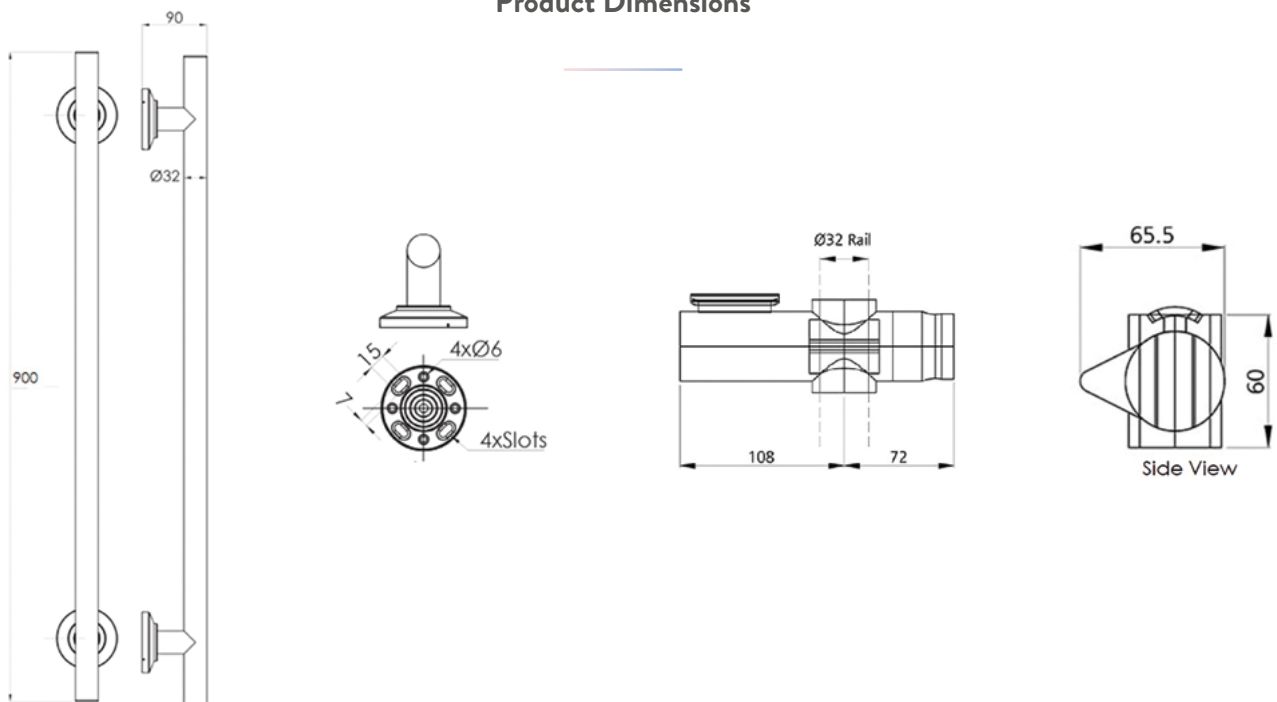

The Shower Riser

Instruction Manual

www.easycare systems.co.uk

INVISIBLE®
CREATIONS

- High quality
- Polished stainless steel
- Nylon flange to eliminate the need for earthing
- Unique two-part flange cover
- Large button for easy operation
- Ease of fixing
- Can be used as a 900mm grab rail
- Doc M compliant

Product Dimensions

INVISIBLE®
CREATIONS

easyCare
systems

Get in touch

info@easycare systems.co.uk

02380 420 678 | easycare systems.co.uk