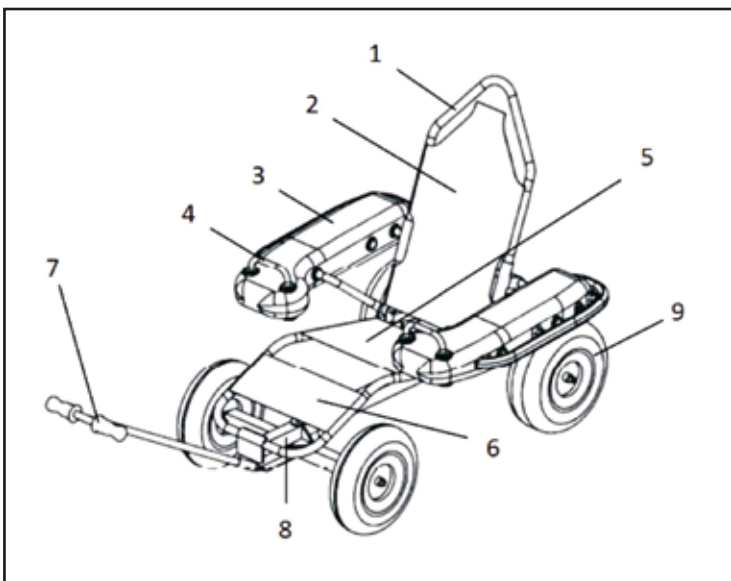

## WHEELCHAIR MARINA-ANFI

- **Great buoyancy and stability:** it has two floating armrests and of wide wheels that allow the displacement on any place (beaches, pools with ramp ...)
- **Comfortable and easy to use:** facilitates the transfer of people with reduced mobility for bathing or resting in a very comfortable.
- **Design and comfort:** made of high strength materials, easy to clean, disassembled and folded quickly for transport or storage.
- **Security:** must be used with the assistance of another person, respecting the safety precautions and current regulations.

## MAIN PARTS OF THE WHEELCHAIR

- The backrest and foot rest are mesh polyester, which favors:

- the outflow of water and sand.
- greater ventilation and comfort of the person sitting.

1. Accompanying handle
2. Backrest
3. Side floater
4. User handle
5. Seat
6. Foot rest
7. Traction bar
8. Carry structure
9. Wheels

## TECHNICAL CHARACTERISTICS

| PRODUCT            | REFERENCE | SIZES IN MM    | WEIGHT OF CHAIR | MAXIMUM WEIGHT OF THE USER | MATERIALS                    | BACKREST AND SEAT                     | WHEELS              |   |
|--------------------|-----------|----------------|-----------------|----------------------------|------------------------------|---------------------------------------|---------------------|---|
| <b>MARINA ANFI</b> | 102605012 | 1230x1200x2600 | 31,7 kg         | 130 kg                     | Aluminum<br>Stainless steel  | Polyester<br>fiber coated<br>with PVC | Diameter<br>380 mm. | Inflation<br>pressure<br>2 kg/cm <sup>2</sup> |
|                    |           | 640x560x1220   |                 |                            | Polyethylene<br>Polyurethane |                                       |                     |   |