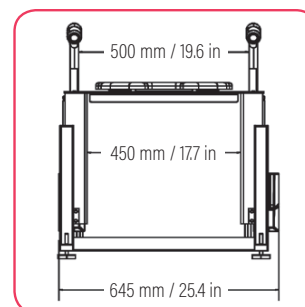

Lift Seat Vertica Plus
[SWL 32ST/205KGS]

**VERTICAL UP AND DOWN
MOVEMENT**

Dimensions

Lift Seat
Home

Lift Seat
Home Plus

Lift Seat
Vertica

The maximum height of all our products are fully adjustable with our levelling feet