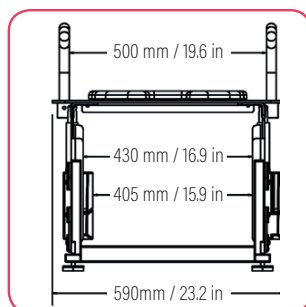

Lift Seat Vertica Plus
[SWL 32ST/205KGS]

**VERTICAL UP AND DOWN
MOVEMENT**

Dimensions

Lift Seat
Home

Lift Seat
Home Plus

Lift Seat
Vertica

The maximum height of all our products are fully adjustable with our levelling feet