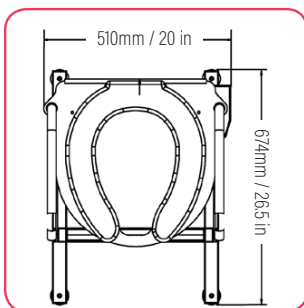

The Lift Seat Range of Powered Toilet Lifts

Lift Seat Home

Lift Seat Home
[SWL 23ST/145KGS]

Lift Seat Home Plus
[SWL 32ST/205KGS]

**NATURAL SIT-TO-STAND
MOVEMENT**

Lift Seat Vertica

Lift Seat Vertica
[SWL 23ST/145KGS]

Lift Seat Vertica Plus
[SWL 32ST/205KGS]

**VERTICAL UP AND DOWN
MOVEMENT**

Dimensions

Lift Seat
Home

Lift Seat
Home Plus

Lift Seat
Vertica

The maximum height of all our products are fully adjustable with our levelling feet