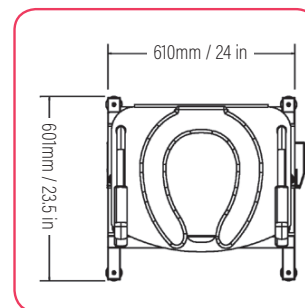

Lift Seat Vertica Plus
[SWL 32ST/205KGS]

**VERTICAL UP AND DOWN
MOVEMENT**

Dimensions

Lift Seat
Home

Lift Seat
Home Plus

Lift Seat
Vertica

The maximum height of all our products are fully adjustable with our levelling feet