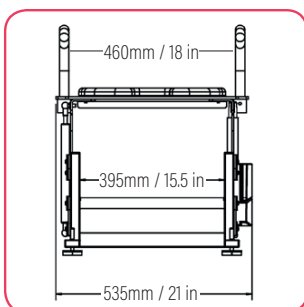

Lift Seat Vertica Plus
[SWL 32ST/205KGS]

**VERTICAL UP AND DOWN
MOVEMENT**

Dimensions

Lift Seat
Home

Lift Seat
Home Plus

Lift Seat
Vertica

The maximum height of all our products are fully adjustable with our levelling feet