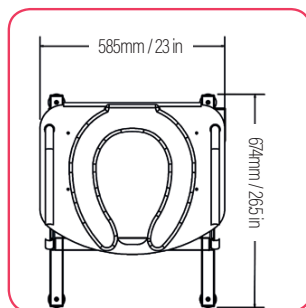

Lift Seat Vertica Plus
[SWL 32ST/205KGS]

**VERTICAL UP AND DOWN
MOVEMENT**

Dimensions

Lift Seat
Home

Lift Seat
Home Plus

Lift Seat
Vertica

The maximum height of all our products are fully adjustable with our levelling feet