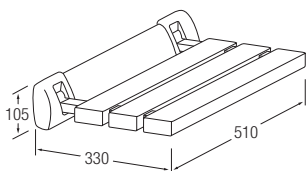

## Teak Wood Slatted Shower Seat

DST

Mirror Polish

SS

49905

Folded projection  
from wall: 50mm

- Easy to use friction action.
- Chrome Plated Die-cast Aluminium backplate for strength and durability.
- Teak Wood Slats.
- Can be folded into a fully upright position.
- Load tested to a vertical drop weight of 170kg. This does not include customer fixings.
- Due to the nature of wooden products we are only able to offer a 3 year warranty on this product.