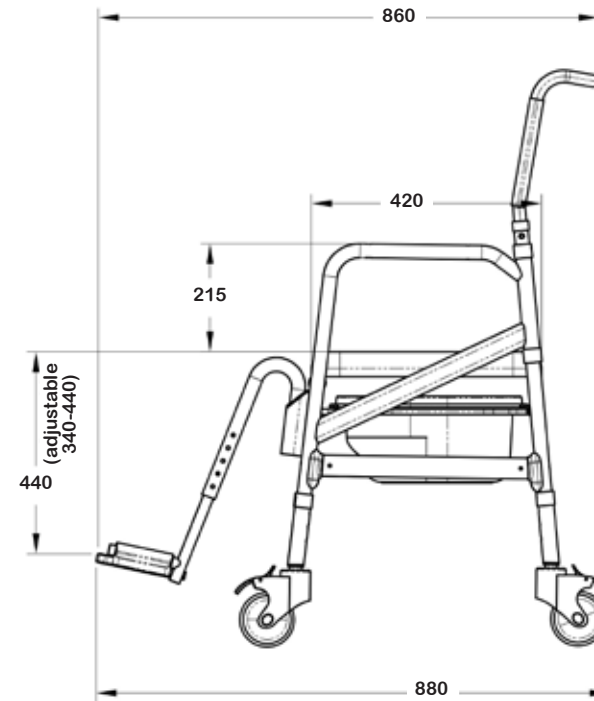

# SB7e

Dimensions = Millimetres

showerbuddy®

easyCare  
systems

## Product features:

- Weight capacity - 120kg
- Rolls over most standard toilets
- Arms - Fixed
- Height - Adjustable 500-550 mm
- Footrests - Removable and swing away, height adjustable
- No rust aluminum frame (Grade 6061 T6)
- Stainless steel parts and hardware (Grade 304)
- Caster Wheels - 100mm 4 x locking
- Commode system
- Tool free assembly and easy fold down
- Soft cushion