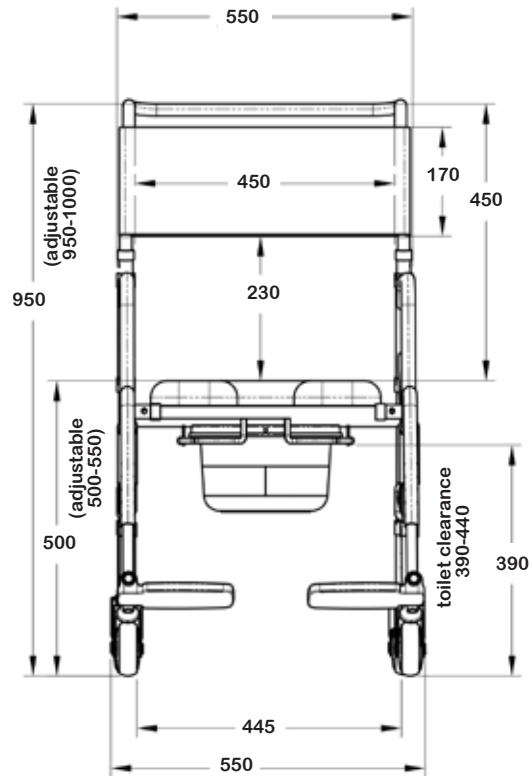

# SB7e

Dimensions = Millimetres

showerbuddy®

easyCare  
systems

## Product features:

- Weight capacity - 120kg
- Rolls over most standard toilets
- Arms - Fixed
- Height - Adjustable 500-550 mm
- Footrests - Removable and swing away, height adjustable
- No rust aluminum frame (Grade 6061 T6)
- Stainless steel parts and hardware (Grade 304)
- Caster Wheels - 100mm 4 x locking
- Commode system
- Tool free assembly and easy fold down
- Soft cushion