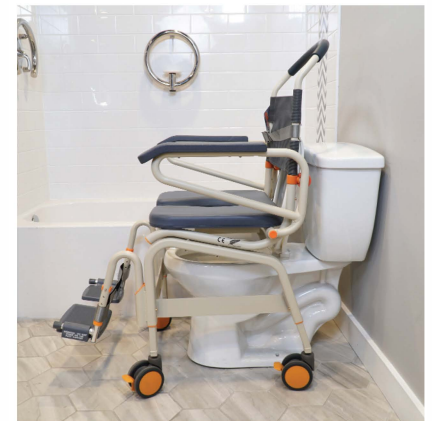

SB6c-26 ROLL-IN BUDDY XXL

For roll in showers

The SB6c-26 mobile shower chair from Showerbuddy is designed for accessible or roll-in showers for larger users needing a wider seat and attendant care.

It can roll straight over the toilet and into the shower, reducing manual handling and transfers for the user and caregivers. The SB6c-26 has a 660mm wide seat cushion and can also be used as a commode chair.

The SB6c-26 Roll-InBuddy XXL is lightweight, durable and strong with a lifetime warranty on the frame.

Product Features:

- Weight capacity - 200kg
- Rolls over toilets Low maintenance
- Arms - removable / lockable / flip-back
- Height adjustable
- Footrests - removable and swing-away, height adjustable
- No rust aluminum frame (Grade 6061 T6)
- Stainless steel parts and hardware (Grade 304)
- Safety belts - lap or chest belts
- Caster Wheels - 100mm all locking
- Commode system
- Tool-free assembly

Product Dimensions:

- Chair Width - over caster wheels 670mm
- Chair Width – over arms 760mm
- Chair Width – Inside Arms 660mm
- Chair length - including footrest 970mm (730mm with footrests removed)
- Backrest Width 650mm
- Backrest Height from Cushion to top 380mm
- Toilet Height Clearance (maximum) 475mm
- Toilet width clearance at narrowest 560mm (at casters)
- Toilet clearance can depend upon the shape of the toilet pan
- Seat Cushion Dimensions 650 W x 430mm D
- Seat Height from Floor 510mm to 585mm (Adjustable)
- Seat Cushion Opening 175mm W x 335mm L
- Box Dimensions L 590mm x W 660mm x H 490mm
- Box Gross Weight 17.5kg