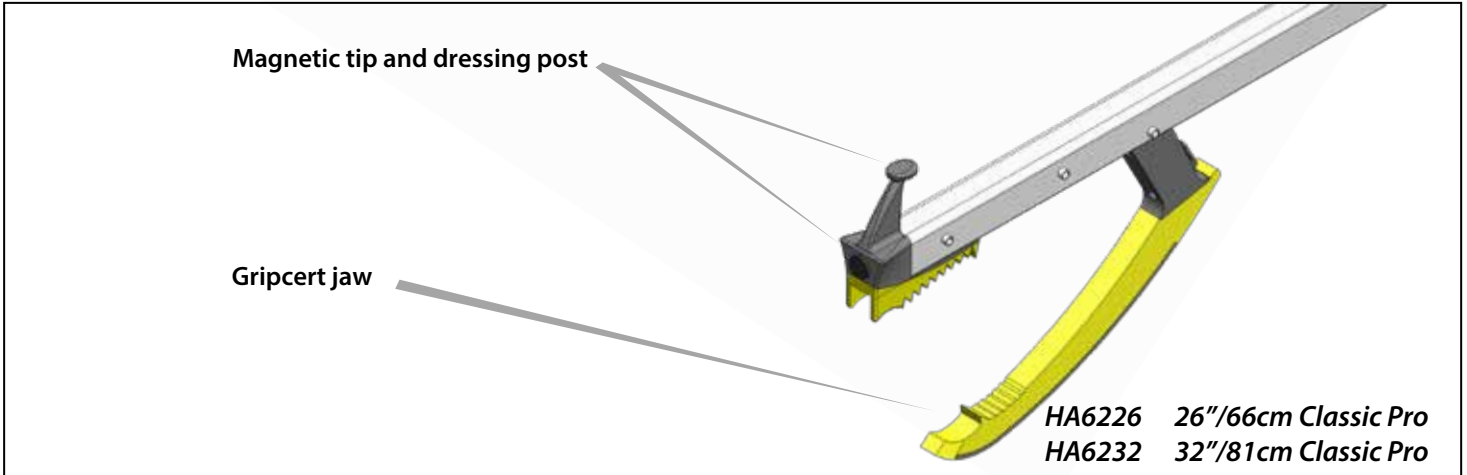

## Operating features

 **GB** - Do not use for picking up items above 60°C - Do not use as a walking aid  
- Do not lift objects greater than 1kg

easyCare  
systems

 Product is 82% recyclable

Easy Care Systems  
Units 5 and 6 Lower Vicarage Road  
Southampton  
Hampshire  
SO19 7RJ  
T: 02380 420678  
E: info@easycare systems.co.uk