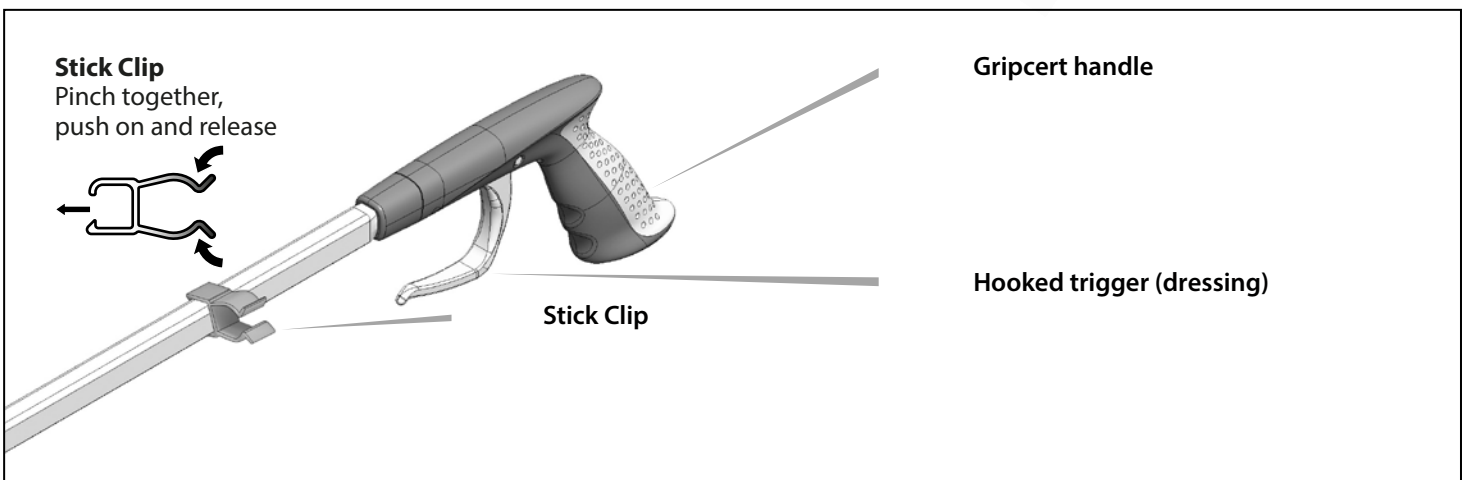

## Operating features

 **GB** - Do not use for picking up items above 60°C - Do not use as a walking aid  
- Do not lift objects greater than 1kg

easyCare  
systems

 Product is 82% recyclable

Easy Care Systems  
Units 5 and 6 Lower Vicarage Road  
Southampton  
Hampshire  
SO19 7RJ  
T: 02380 420678  
E: info@easycare systems.co.uk