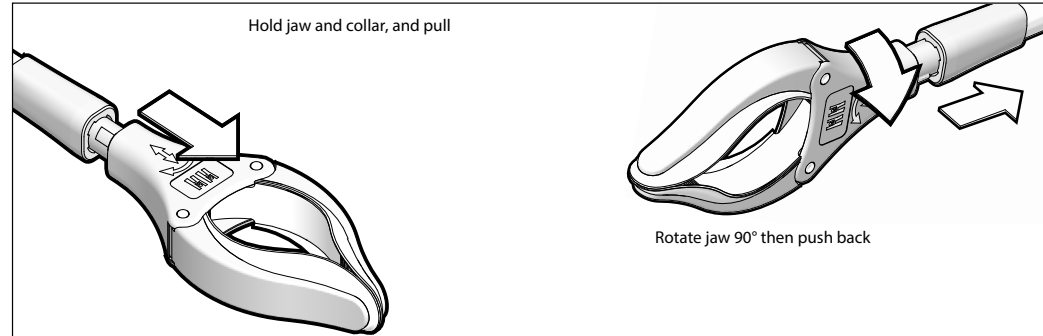

Handi-Grip[®] MAX

Operating instructions

Hold jaw and collar, and pull

Rotate jaw 90° then push back

HA8326 26"/66cm Handi-Grip Max HA8332 32"/81cm Handi-Grip Max

Gripcert gel handle

Lock button

To close; pull back lock and trigger together

To release; pull trigger only

CAUTION

- GB - Don't use for picking up items above 60°C
- Do not use as walking aid
- Do not lift objects greater than 1kg

HX80083GB_2

Handi-Grip[®] MAX

Operating instructions

Hold jaw and collar, and pull

Rotate jaw 90° then push back

HA8326 26"/66cm Handi-Grip Max HA8332 32"/81cm Handi-Grip Max

Gripcert gel handle

Lock button

To close; pull back lock and trigger together

To release; pull trigger only