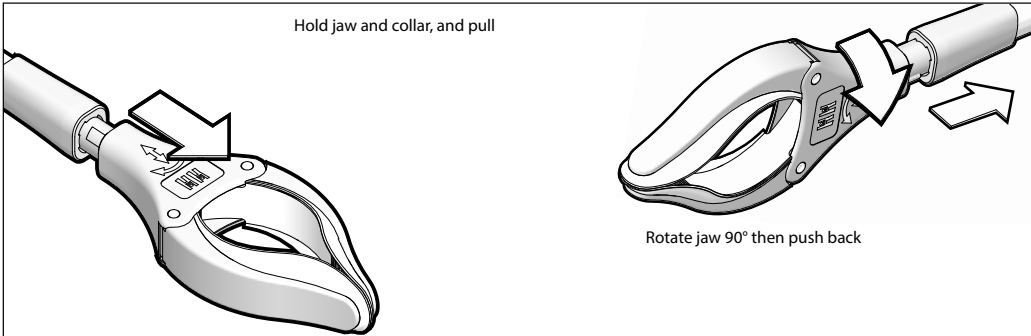

Handi-Grip[®] MAX

Operating instructions

Hold jaw and collar, and pull

Rotate jaw 90° then push back

HA8326 26"/66cm Handi-Grip Max HA8332 32"/81cm Handi-Grip Max

Gripcert gel handle

Lock button

To close; pull back lock and trigger together

To release; pull trigger only

CAUTION

- GB - Don't use for picking up items above 60°C
- Do not use as walking aid
- Do not lift objects greater than 1kg

HX80083GB_2

Handi-Grip[®] MAX

Operating instructions

Hold jaw and collar, and pull

Rotate jaw 90° then push back

HA8326 26"/66cm Handi-Grip Max HA8332 32"/81cm Handi-Grip Max

Gripcert gel handle

Lock button

To close; pull back lock and trigger together

To release; pull trigger only