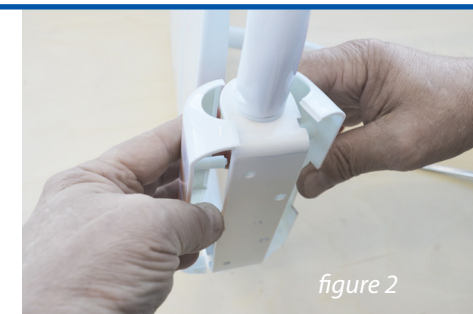

easyCare
systems

a - Shower seat
d - Drill template

b - No.8 x 50mm screw x 5

c - 8mm wall anchor plug x 5

Please read:

These instructions are to illustrate how to fit the shower seat. **The finish of the product may vary.**

easyCare
systems

Fitting Instructions

In the required location on the wall, measure and mark a horizontal line 464mm up from the floor. Position the **drill template (d)** so that the marked line runs through the centre of the top two fixing holes. Mark the five hole positions on the wall. Drill the marked positions a minimum depth of 60mm using an 8mm drill bit. Push the **wall anchor plugs (c)** into the holes.

figure 1

figure 2

figure 3

figure 4

Under the seat, unscrew the two fixings (**figure 1**). This will release the pivoted cover from the seat frame (**figure 2**). Using a screwdriver, release the clip if necessary. Fold brace arm into the upper seating mount so the two plastic rivets meet the two brace holes (**figure 3**). Position the seating assembly over the five holes in the wall and secure using the **screws (b)** provided (**figure 4**). Refit the pivoted cover into place using the original two screws. When installed, check installation is secure before use.