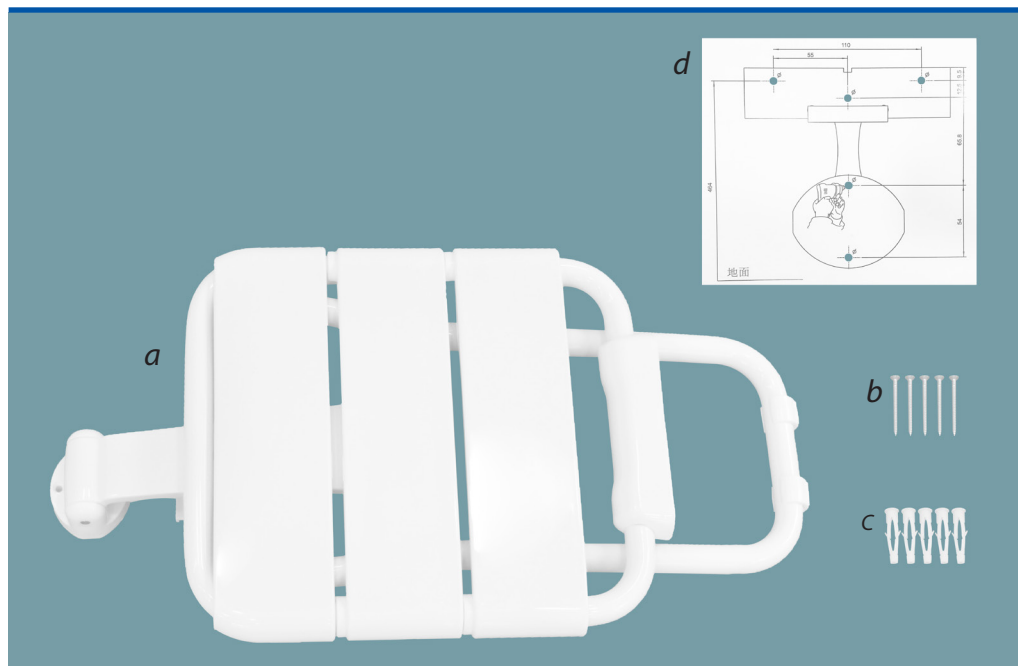

Shower seat -

White folding stainless steel

Fitting Instructions

Units 5 and 6 Lower Vicarage Road
Southampton
Hampshire
SO19 7RJ
T: 02380 420678
E: info@easycare.com W:
www.easycare.com

What's in the box?

easyCare
systems

a - Shower seat
d - Drill template

b - No.8 x 50mm screw x 5

c - 8mm wall anchor plug x 5

Please read:

These instructions are to illustrate how to fit the shower seat. **The finish of the product may vary.**

figure 1

figure 2

figure 3

figure 4

Under the seat, unscrew the two fixings (**figure 1**). This will release the pivoted cover from the seat frame (**figure 2**). Using a screwdriver, release the clip if necessary. Fold brace arm into the upper seating mount so the two plastic rivets meet the two brace holes (**figure 3**). Position the seating assembly over the five holes in the wall and secure using the **screws (b)** provided (**figure 4**). Refit the pivoted cover into place using the original two screws. When installed, check installation is secure before use.